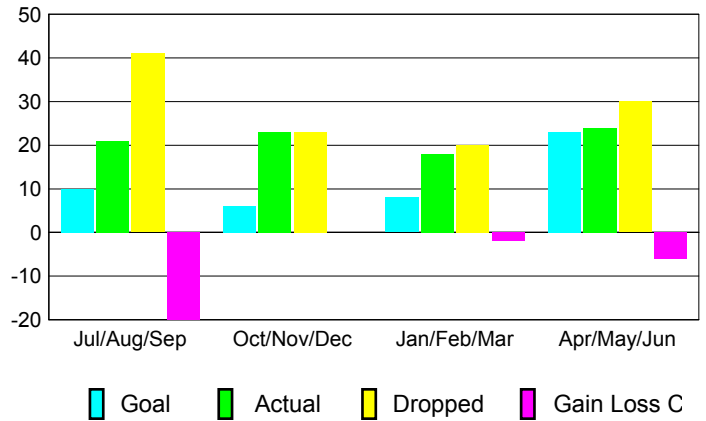

GMT: **Gary Fry**

Location: **MINNESOTA**

GMT CA: **1**

CLUBS

Month	New Club Goal	Actual New Clubs	Actual Dropped Clubs	Gain/Loss of Clubs
2012-2013				
Jul/Aug/Sep	0	0	0	0
Oct/Nov/Dec	0	0	0	0
Jan/Feb/Mar	0	0	0	0
Apr/May/June	1	0	0	0
Totals	1	0	0	0

Club Results 2012-2013

Goal, New, Dropped, Gain/Loss

YTD Status Quo Clubs 2012-2013

Status Quo Clubs Compared to Status Quo Members

Club Gain/Loss 2012-2013

MEMBERSHIP

Month	Net Memb Goal	Actual New Memb	Actual Dropped Memb	Gain/Loss of Memb
2012-2013				
Jul/Aug/Sep	10	21	41	-20
Oct/Nov/Dec	6	23	23	0
Jan/Feb/Mar	8	18	20	-2
Apr/May/June	23	24	30	-6
Totals	47	86	114	-28

Membership Results 2012-2013

Goal, New, Dropped, Gain/Loss

Gender Comparison 2012-2013

Membership Gain/Loss 2012-2013